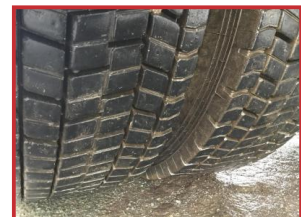

Iveco Stralis 310

£19,750.00

2013 Iveco Stralis 310 4x2 Brick Grab Fitted with a Hiab 095 Double Extending 7 meter arm Hiab Grab stand up controls Push out legs 22 foot body with drop down sides Air suspension Euro 5 Nice KM Reversing camera Beacons Work lights Sun visor 2 yearly Tacho calibration 12 months MOT Good tyres Immaculate condition threw out with no faults Only £19750 Plus VAT